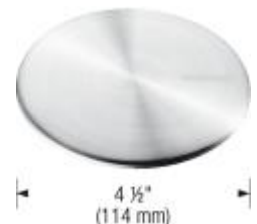

3 1/2" CapFlow strainer cover
Stainless steel (fits all BLA
strainers)
517666