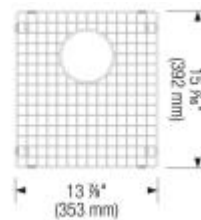

Stainless Steel Sink Grid
406454