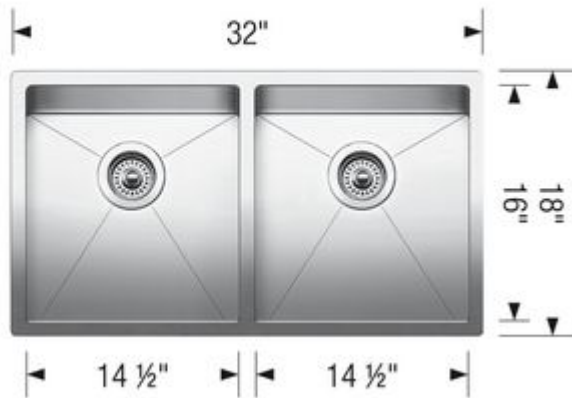

Top View

Scope of supply

---

3 1/2" (90 mm) premium stainless steel strainers, clips, template

Design tips

Width of base unit : 915 mm

Bowl depth: 10" (255 mm) / 10" (255 mm)

Faucets